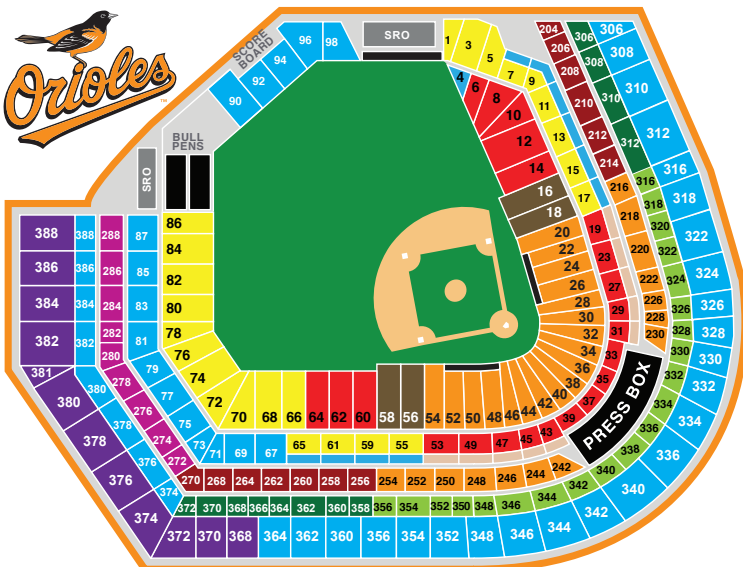

PLAN C - 13 WEEKDAY & SATURDAY GAMES

April	12	TB	Monday	7:05
April	29	NYN	Thursday	7:05
May	12	SEA	Wednesday	7:05
May	25	OAK	Tuesday	7:05
June	5	BOS	Saturday	TBA
June	9	NYN	Wednesday	7:05
June	22	FLA	Tuesday	7:05
July	20	TAM	Tuesday	7:05
July	24	MIN	Saturday	TBA
August	5	LAA	Thursday	7:05
August	20	TEX	Friday	7:05
September	3	TB	Friday	7:05
September	15	TOR	Wednesday	7:05

PLAN D - 13 WEEKDAY & SATURDAY GAMES

April	13	TB	Tuesday	7:05
May	1	BOS	Saturday	TBA
May	14	CLE	Friday	7:05
May	26	OAK	Wednesday	7:05
June	10	NYN	Thursday	7:05
June	26	WAS	Saturday	TBA
July	1	OAK	Thursday	7:05
July	19	TB	Monday	7:05
August	4	LAA	Wednesday	7:05
August	17	SEA	Tuesday	7:05
September	1	BOS	Wednesday	7:05
September	14	TOR	Tuesday	7:05
October	1	DET	Friday	7:05

PLAN B - 13 WEEKDAY & SATURDAY GAMES

April	10	TOR	Saturday	TBA
April	28	NYN	Wednesday	7:05
May	11	SEA	Tuesday	7:05
May	17	KC	Monday	7:05
June	11	NYM	Friday	7:05
June	24	FLA	Thursday	7:05
June	29	OAK	Tuesday	7:05
July	16	TOR	Friday	7:05
July	22	MIN	Thursday	7:05
August	7	CWS	Saturday	TBA
August	18	SEA	Wednesday	7:05
August	31	BOS	Tuesday	7:05
September	18	NYN	Saturday	TBA

PLAN E - 13 SUNDAY GAMES

April	11	TOR	Sunday	1:35
May	2	BOS	Sunday	1:35
May	16	CLE	Sunday	1:35
June	6	BOS	Sunday	1:35
June	13	NYM	Sunday	1:35
June	27	WAS	Sunday	1:35
July	18	TOR	Sunday	1:35
July	25	MIN	Sunday	1:35
August	8	CWS	Sunday	1:35
August	22	TEX	Sunday	1:35
September	5	TB	Sunday	1:35
September	19	NYN	Sunday	1:35
October	3	DET	Sunday	1:35

ORIOLE PARK AT CAMDEN YARDS

Area	Sections	Season	Single Game	Prime Single Game
Field Box	20 - 54	$48	$55	$80
Club Box	216 - 254	$48	$55	$75
Field Box	16 - 18 & 56 - 58	$42	$50	$70
Club Box	212 - 214 & 256 - 260	$40	$45	$55
Club Box	204 - 210 & 262 - 270	$40	$40	$50
*All-You-Can-Eat Picnic Perch	272-288	$35	$40	$55
Terrace Box	19 - 53 (Front Rows)	$32	$40	$55
Lower Box	6 - 14 & 60 - 64	$32	$40	$55
Terrace Box	19 - 53 (Middle Rows)	$27	$40	$55
Terrace Box	1 - 17 & 55 - 65	$25	$27	$40
LF Lower Box	66 - 86	$25	$27	$40
Lower Reserve	19 - 53 (Back Rows)	$22	$25	$40
Upper Box	316 - 356	$20	$20	$30
Upper Box	306 - 312 & 358 - 372	$18	$18	$23
Lower Reserve	7 - 17 & 55 - 87	$15	$15	$23
Eutaw Street Bleachers	90 - 98	N/A	$15	$23
**LF Upper Box	374 - 388	$15/$8	$15	$20
**Upper Reserve	316 - 356	$13/$8	$15	$20
**Upper Reserve	306 - 312 & 360 - 364	$13/$8	$13	$20
**LF Upper Reserve	368 - 388	$9/$8	$9	$15
Standing Room (SRO)	Available in advance of sold out games	N/A	$8	$10

Become a 13, 29, or 81 game Season Plan Holder, call 888-848-BIRD or visit www.orioles.com

* INCLUDES ALL-YOU-CAN-EAT ACCESS. $5 PER TICKET SURCHARGE ADDED ON ANY PICNIC PERCH DAY OF GAME PURCHASE

** BARGAIN DATES: EVERY TUESDAY ALL UPPER RESERVE, LF UPPER BOX, AND LF UPPER RESERVE ARE $8

Single game pricing is subject to change.

For Group Rates call 888-848-BIRD